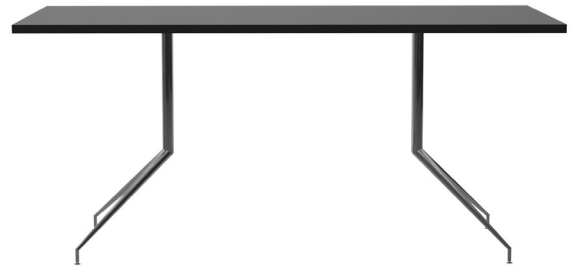

METALDREAMS

Jitta

- Constructed of 14 auge tubular steel, 1 1/2" diameter with tapered leg profile
- All welded construction, all welds are ground smooth and polished to a flawless finish
- Adjustable glides
- All steel construction
- Powder coat or chrome finish
- Tops in any standard Metaldream finish

METALDREAMS

Trafalgar PO Box 84005
1235 Trafalgar Road,
Oakville, Ontario, Canada, L6H 5V7

E: quotes@metaldreams.ca
Tel: +1 (866) 298-9880

METALDREAMS

Jitta

- Flip top box, constructed of 7 & 10 gauge formed steel, with spring locking action and anti-tip bar
- Powder coat or polished chrome finish
- Fixed or Folding modesty panel