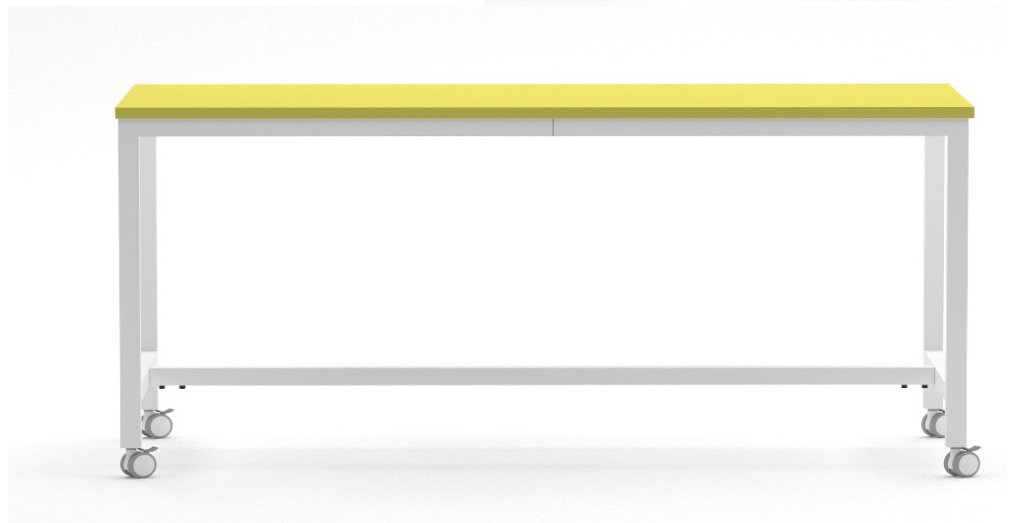

# Prine

METALDREAMS

- Constructed of 2" or 1 1/2" square 16 gauge steel tubing
- All welded frame with bolt in base rail
- Optional apron mounted bag/purse hooks
- Adjustable levelers
- Optional In-column wire management
- Powder coat finish
- Fixed height or height adjustable
- Height adjustable option adjustas via Clevis pin or via socket head cap screw
- Custom sizes available