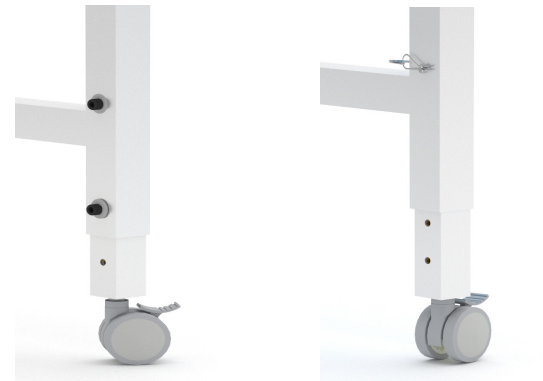

# Prine

METALDREAMS

- Constructed of 2" or 1 1/2" square 16 gauge steel tubing
- All welded frame with bolt in base rail
- Optional apron mounted bag/purse hooks
- Adjustable levelers
- Optional In-column wire management
- Powder coat finish
- Fixed height or height adjustable
- Height adjustable option adjustas via Clevis pin or via socket head cap screw
- Custom sizes available