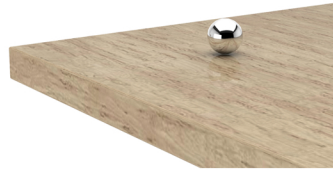

Edge Profiles

Solid Surface

1/2" with Plywood Substrate

1" Eased

Wood/Veneer

Wood Banding

Knife-Wood

PVC

Knife-PVC

2mm-PVC

T-Mold Radius Corner

Self Edge

Seamless Acrylic

Seamless Poured Acrylic

Anti-Microbial

Stain Resistant