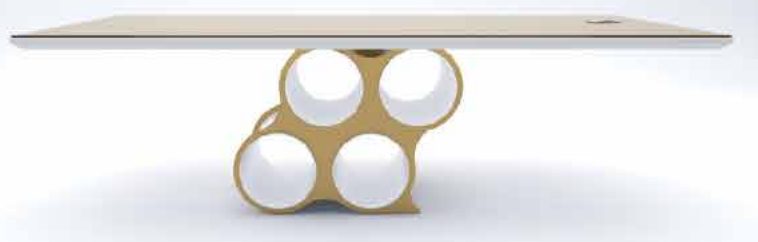

INTRODUCING METALDREAMS
COLLECTION ONE

VIEW COLLECTION

MANUFACTURING MODERN, QUALITY TABLES, IN UNIQUE SIZES, SHAPES AND COLORS

DJEMBE

your ribbon in the sky

Free flowing, curved steel, decorative side panels. Available in all powder coat finishes.

HIROMI

a classic design for the virtuosic

Elegantly formed post legs, configured for any top size or shape. Hollow interior leg offers concealed wire management options.

JITTA

for the minimalist

Tapered base, with optional V-leg, T-leg and X-leg style.

ROTO

robust, creative & playful

Two tone your colors and choose from all available powder coat finishes. Plate steel side panels all welded to top and base frames.

REED

a cross-over pedestal collection

Custom sizes and configurations include Power/USB/HDMI options.