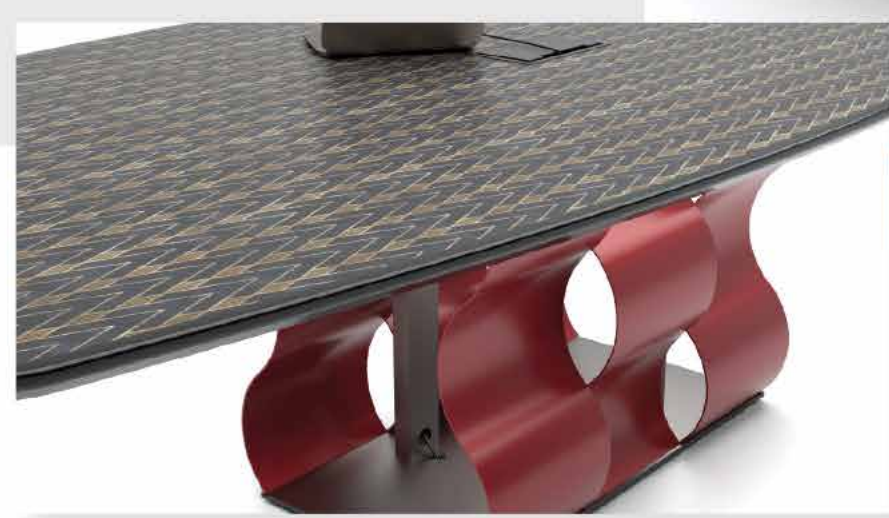

INTRODUCING METALDREAMS
COLLECTION ONE

VIEW COLLECTION

MANUFACTURING MODERN, QUALITY TABLES, IN UNIQUE SIZES, SHAPES AND COLORS

DJEMBE

your ribbon in the sky

Free flowing, curved steel, decorative side panels. Available in all powder coat finishes.

HIROMI

a classic design for the virtuosic

Elegantly formed post legs, configured for any top size or shape. Hollow interior leg offers concealed wire management options.

JITTA

for the minimalist

Tapered base, with optional V-leg, T-leg and X-leg style.

ROTO

robust, creative & playful

Two tone your colors and choose from all available powder coat finishes. Plate steel side panels all welded to top and base frames.

REED

a cross-over pedestal collection

Custom sizes and configurations include Power/USB/HDMI options.